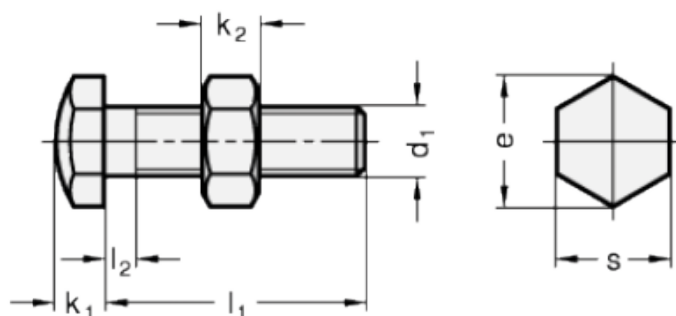

Article number: 20251M1280AK  
 Description: E+G Setting bolt GN 251-M12-80-AK  
 with nut

## Measures

Type AK

Type BK

Mounting block GN 412.1

d	= M12	s = 19
e	= 21.9	
K	= -	
k1	= 8	
k2	= 10	
l1	= 80	
l2 max.	= 5.2	
l3	= -	