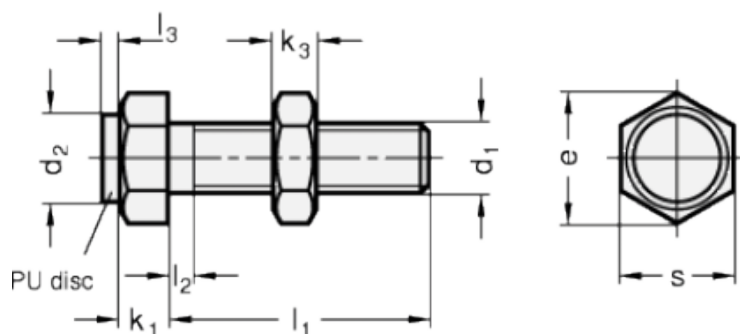

Article number: 20251M1280AK  
 Description: E+G Setting bolt GN 251-M12-80-AK  
 with nut

## Measures

Type AK

Type BK

Mounting block GN 412.1

d	= M12	s = 19
e	= 21.9	
K	= -	
k1	= 8	
k2	= 10	
l1	= 80	
l2 max.	= 5.2	
l3	= -	